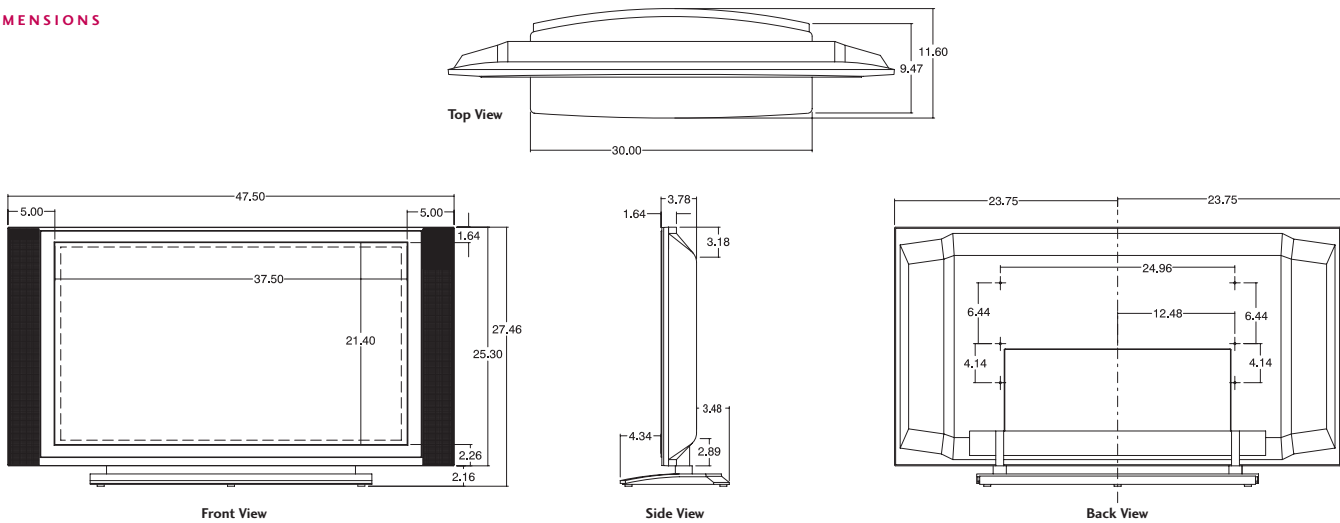

DIMENSIONS

DIMENSIONS

Cabinet with Stand (W x H x D)	47.5" x 27.5" x 11.6"
Weight	66 Lbs.

CABINET DESCRIPTION

Finish	Silver
Cabinet Style	Slim Frame
Power Consumption	220W
Power Source	100 ~ 240v 60Hz

VIDEO ENHANCEMENTS

Screen Size	42" Wide Format
Resolution Display	852 x 480p
Pixel Pitch	0.36 (H) x 1.08 (V)
Aspect Ratio	16:9, 4:3 Zoom
Brightness	1500 cd/m ² w/Filter
Contrast Ratio	10,000:1
Viewing Angle	160°
Format Conversion	Intelligent Image Scanning
Aspect Ratio Correction	Yes
Scan Converter/Video Processor	XD Engine
Contrast	Yes
Brightness/Sharpness	Yes
Tint	Yes
Integrated ATSC/NTSC/256 QAM Tuner	Yes