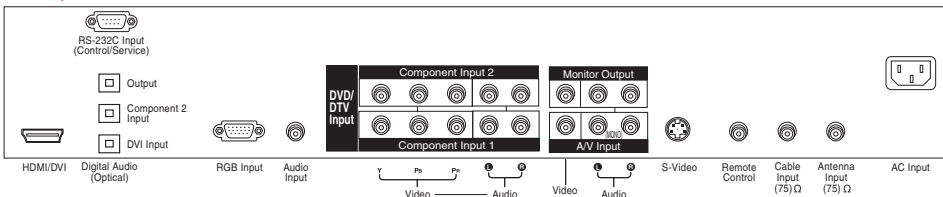

SIDE JACK PANEL

REAR JACK PANEL

www.LGcommercial.com

LG Electronics U.S.A., Inc. 2000 Millbrook Drive, Lincolnshire, IL 60069 Customer Service: 1-888-865-3026

Dimensions and weights are approximate. Design and specifications subject to change without notice. The "LG Life's Good" is a registered trademark of LG Electronics U.S.A., Inc. ©2005 LG Electronics U.S.A., Inc. Printed in the USA. LG42PX3DCV1005